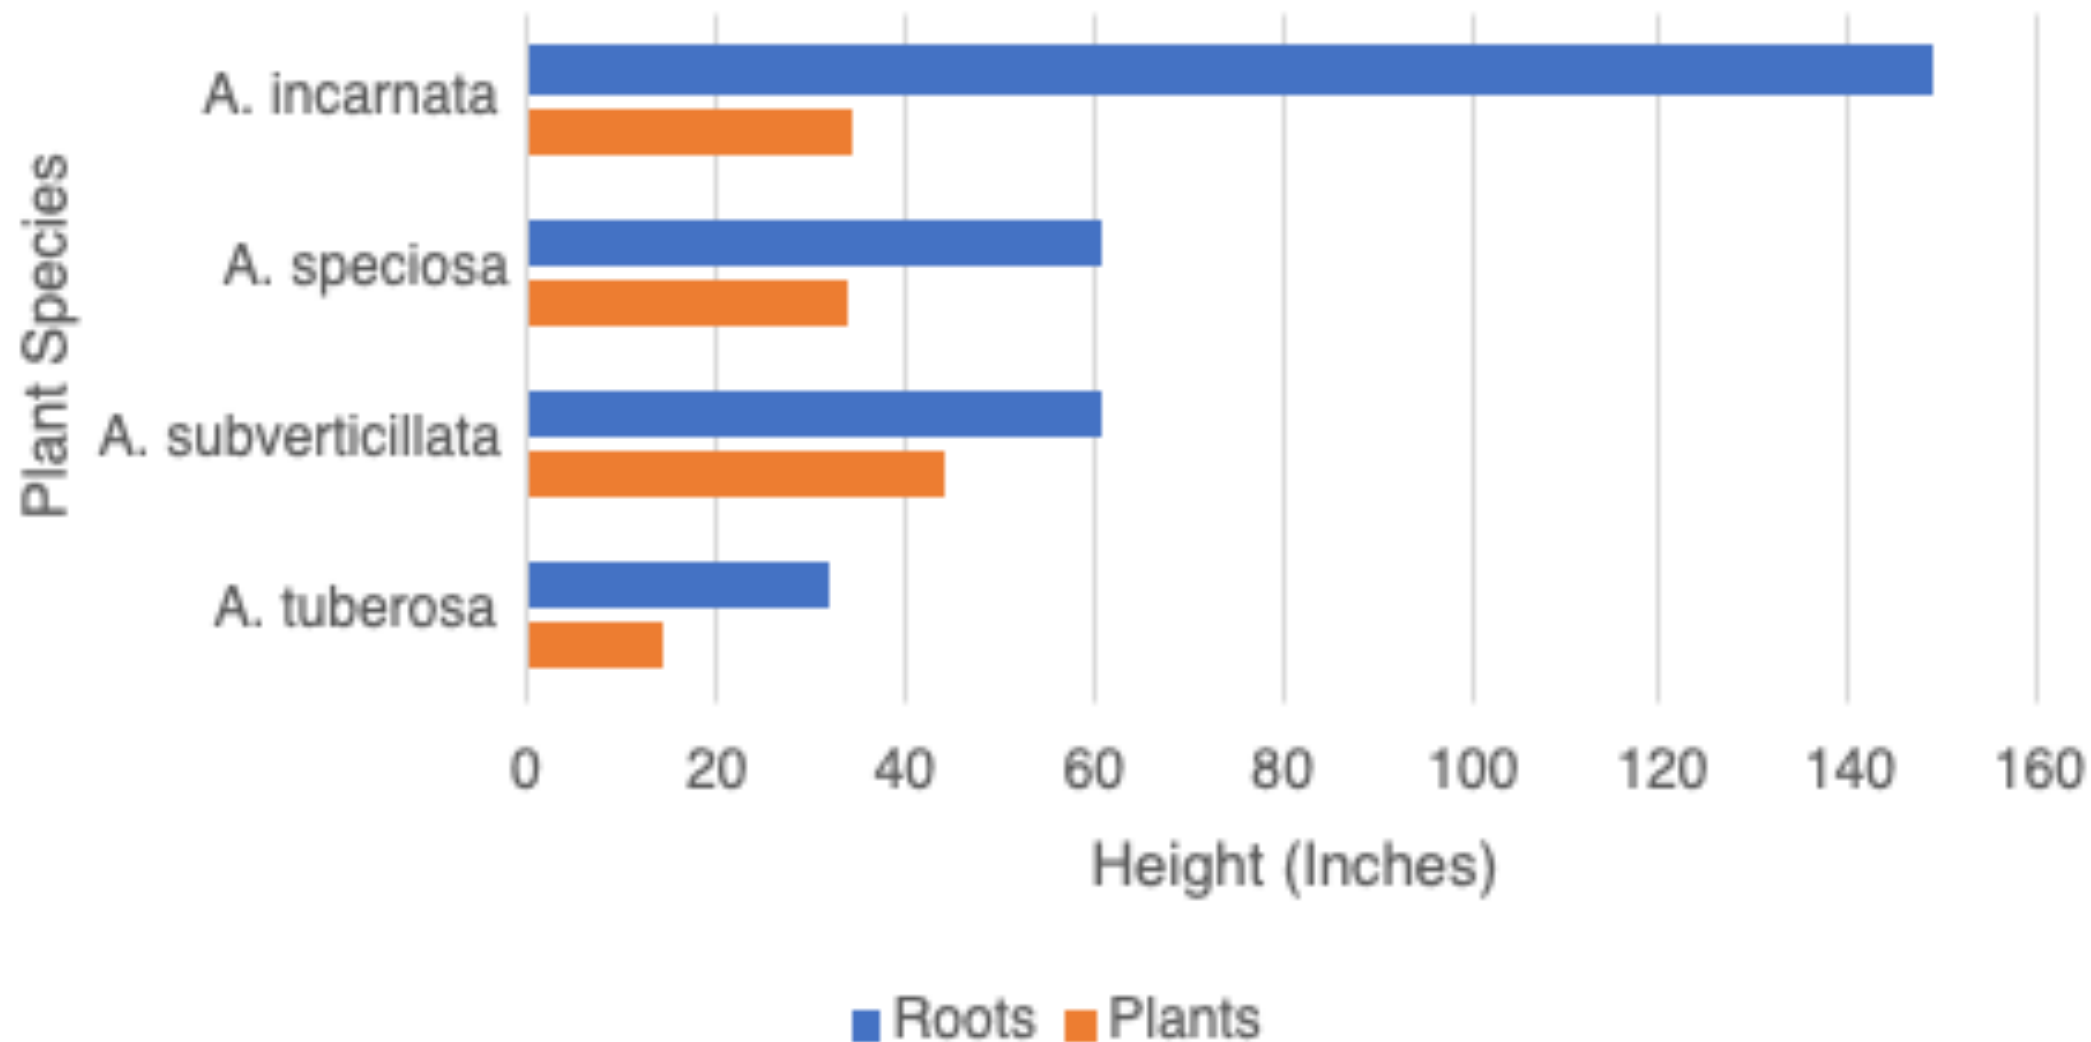

# Milkweed Root Stock Experiment Results

Research conducted by Danielle Stroh

## Height (Inches) vs. Plant Species

## Number of Leaves vs. Plant Species

Plant Species

A. incarnata  
A. speciosa  
A. subverticillata  
A. tuberosa

0 50 100 150 200 250 300

Number of Leaves

■ Roots ■ Plants